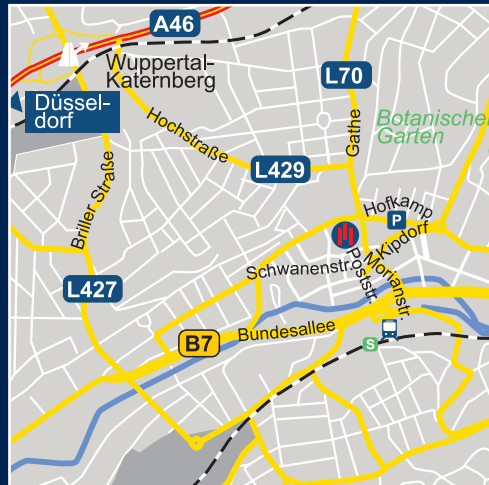

FEELING GOOD IN WUPPERTAL

Our comfortably furnished rooms are all equipped with a shower or bathtub, WC, hairdryer, vanity mirror, WLAN Internet access, writing desk, seating, minibar and a safe. Some of our rooms feature oversized beds! Let us know what you would like, whether it concerns the room or your recreational activities. From Wuppertal you can travel, according to your preferences and as you please, to the Bergisches Land, the Ruhr region or the Lower Rhine region.

A GOOD START TO THE DAY

You will begin your day in our bright and cosy breakfast room with a comprehensive buffet. The breakfast will leave nothing to be desired.

CITY PARTNER HOTELS

Central-Hotel Wuppertal
Poststraße 4
D-42103 Wuppertal

CITY PARTNER HOTELS
TEL.: 0 18 05 - 27 40 00
GEBÜHRENPFLLICHTIG MIT 6,13 CENT/30 SEC.
WWW.CITYPARTNERHOTELS.COM

10/2010

CITY PARTNER HOTEL WUPPERTAL

Central-Hotel
GARNI

HERZLICH WILLKOMMEN CENTRAL-HOTEL!

Das Central-Hotel liegt mitten im Zentrum von Wuppertal/Elberfeld verkehrsgünstig in der Fußgängerzone ca. 200 Meter vom Hauptbahnhof, Busbahnhof und der Schwebebahn Döppersberg entfernt. Dank der zentralen Lage sind die Flughäfen Düsseldorf und Köln und die größeren Städte im Rheinland und Ruhrgebiet recht schnell zu erreichen.

WELCOME TO CENTRAL-HOTEL!

The Central Hotel is conveniently located in the middle of the Wuppertal/Elberfeld pedestrian area approximately 200 metres from the main train station, bus station and the Döppersberg Schwebebahn (suspended monorail). Thanks to its central location, Düsseldorf and Cologne Airports and the large cities in the Rhineland and the Ruhr region can be reached very quickly.